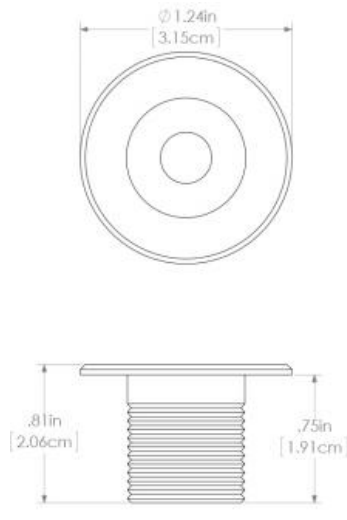

Operating Temp (°F): -31 to + 131 F

IP67 Compliant

Certified Ignition Protected

Dimensions: 1.24in (3.15cm) (W) x 1.24in (3.15cm) (H) x 0.81in (2.06cm) (D)

**COMING
SOON**

LUMITEC

www.lumiteclighting.com | Phone: (561) 272-9840 | info@lumiteclighting.com