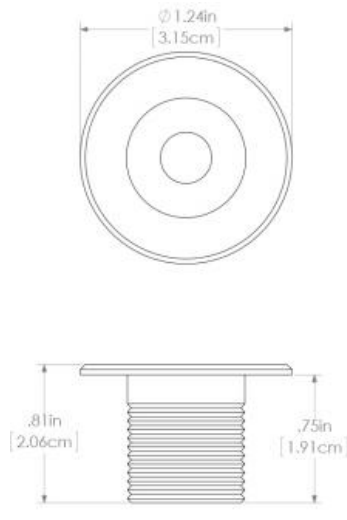

Operating Temp (°F): -31 to + 131 F

IP67 Compliant

Certified Ignition Protected

Dimensions: 1.24in (3.15cm) (W) x 1.24in (3.15cm) (H) x 0.81in (2.06cm) (D)

**COMING  
SOON**

LUMITEC

[www.lumiteclighting.com](http://www.lumiteclighting.com) | Phone: (561) 272-9840 | [info@lumiteclighting.com](mailto:info@lumiteclighting.com)