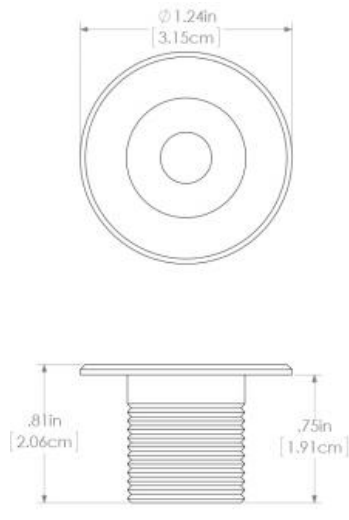

Operating Temp (°F): -31 to + 131 F

IP67 Compliant

Certified Ignition Protected

Dimensions: 1.24in (3.15cm) (W) x 1.24in (3.15cm) (H) x 0.81in (2.06cm) (D)

**COMING
SOON**

LUMITEC

www.lumiteclighting.com | Phone: (561) 272-9840 | info@lumiteclighting.com