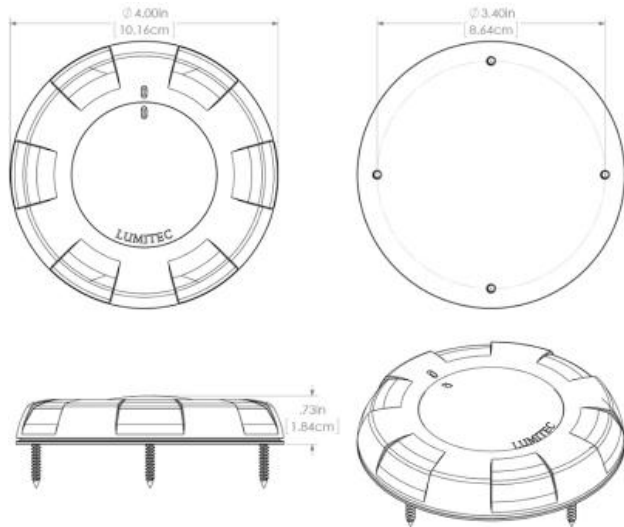

extreme environment lighting

Aurora

SKU: 101138

Color Output: White Dimming, Blue Dimming

Finish: Polished Stainless Steel

Our customers told us they wanted a high quality LED replacement for the ubiquitous dome light. It had to be bright, with wide even light. They wanted a clean look, an intuitive and reliable switch, and a notable level of quality. We delivered, and then added IP67 immersion protection. We then raised the bar with multiple color output options and dimming. Lumitec's Aurora Dome Light stands apart.

Dimensions: 4.00in (10.16cm) (W) x 4.00in (10.16cm) (H) x 0.73in (1.84cm) (D)

www.lumiteclighting.com | Phone: (561) 272-9840 | info@lumiteclighting.com