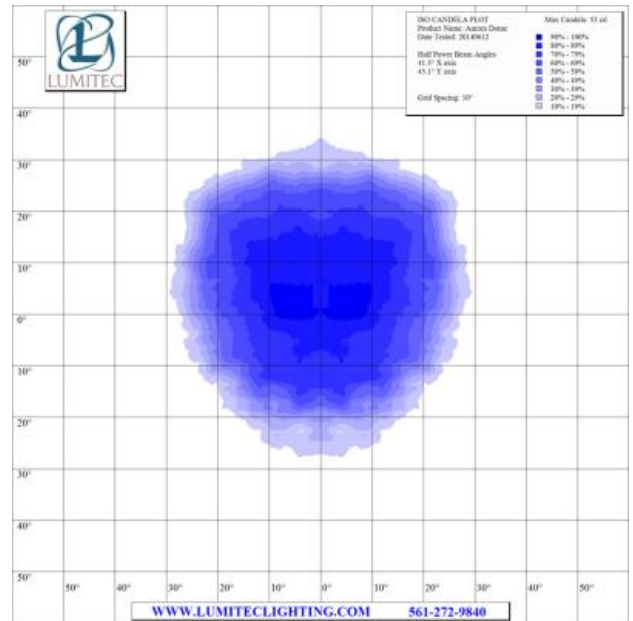

extreme environment lighting

Aurora

SKU: 101138

Color Output: White Dimming, Blue Dimming

Finish: Polished Stainless Steel

Our customers told us they wanted a high quality LED replacement for the ubiquitous dome light. It had to be bright, with wide even light. They wanted a clean look, an intuitive and reliable switch, and a notable level of quality. We delivered, and then added IP67 immersion protection. We then raised the bar with multiple color output options and dimming. Lumitec's Aurora Dome Light stands apart.

- Voltage: 10 - 30vDc
- 12vDC Amps: 290mA
- 24vDC Amps: 160mA
- Correlated Color Temperature: 5000
- Color Rendering Index: 70+
- Rated Watts: 4
- Lumens (White): 180
- Operating Temp (°C): -35 to +55 C
- Operating Temp (°F): -31 to + 131 F
- IP67 Compliant
- Certified Ignition Protected

Dimensions: 4.00in (10.16cm) (W) x 4.00in (10.16cm) (H) x 0.73in (1.84cm) (D)

www.lumiteclighting.com | Phone: (561) 272-9840 | info@lumiteclighting.com