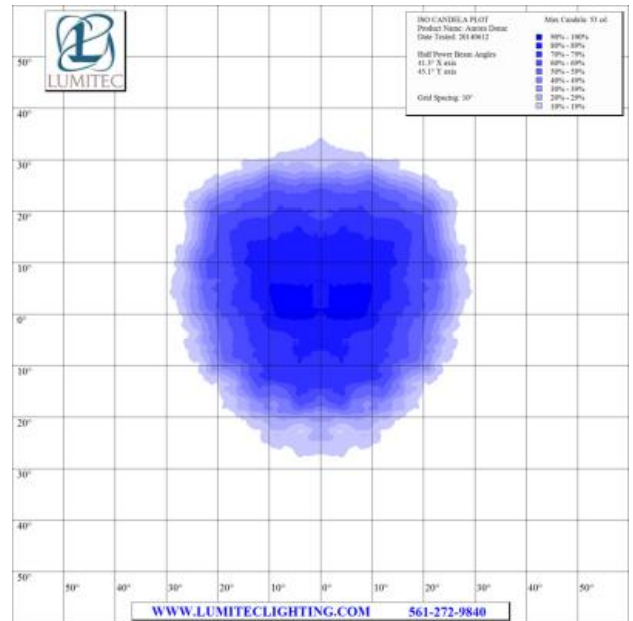

extreme environment lighting

Aurora

SKU: 101075

Color Output: White Dimming, Blue Dimming

Finish: White

Our customers told us they wanted a high quality LED replacement for the ubiquitous dome light. It had to be bright, with wide even light. They wanted a clean look, an intuitive and reliable switch, and a notable level of quality. We delivered, and then added IP67 immersion protection. We then raised the bar with multiple color output options and dimming. Lumitec's Aurora Dome Light stands apart.

- Voltage: 10 - 30vDC
- 12vDC Amps: 290mA
- 24vDC Amps: 160mA
- Correlated Color Temperature: 5000
- Color Rendering Index: 70+
- Rated Watts: 4
- Lumens (White): 180
- Operating Temp (°C): -35 to +55 C
- Operating Temp (°F): -31 to + 131 F
- IP67 Compliant
- Certified Ignition Protected

Dimensions: 4.00in (10.16cm) (W) x 4.00in (10.16cm) (H) x 0.73in (1.84cm) (D)

www.lumiteclighting.com | Phone: (561) 272-9840 | info@lumiteclighting.com