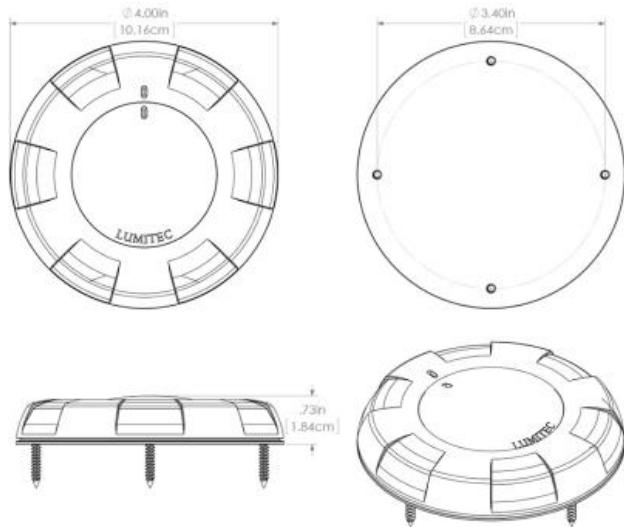

extreme environment lighting

Aurora

SKU: 101075

Color Output: White Dimming, Blue Dimming

Finish: White

Our customers told us they wanted a high quality LED replacement for the ubiquitous dome light. It had to be bright, with wide even light. They wanted a clean look, an intuitive and reliable switch, and a notable level of quality. We delivered, and then added IP67 immersion protection. We then raised the bar with multiple color output options and dimming. Lumitec's Aurora Dome Light stands apart.

Dimensions: 4.00in (10.16cm) (W) x 4.00in (10.16cm) (H) x 0.73in (1.84cm) (D)

www.lumiteclighting.com | Phone: (561) 272-9840 | info@lumiteclighting.com