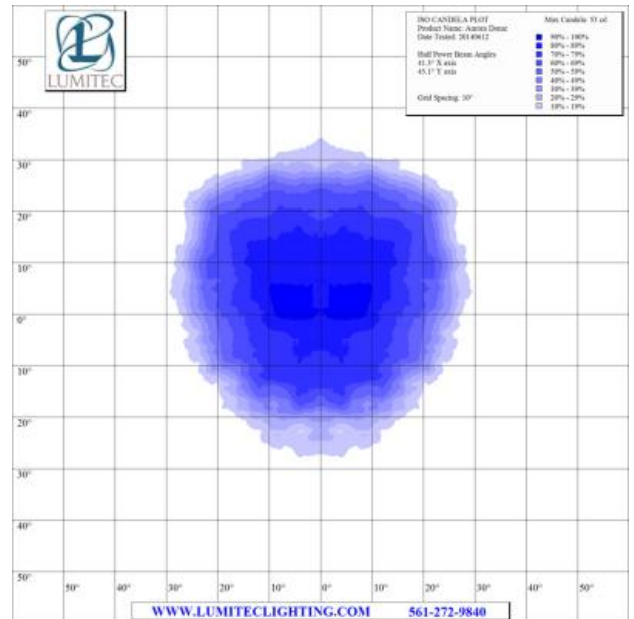

extreme environment lighting

Aurora

SKU: 101077

Color Output: White - Dimming*

Finish: White

Our customers told us they wanted a high quality LED replacement for the ubiquitous dome light. It had to be bright, with wide even light. They wanted a clean look, an intuitive and reliable switch, and a notable level of quality. We delivered, and then added IP67 immersion protection. We then raised the bar with multiple color output options and dimming. Lumitec's Aurora Dome Light stands apart.

- Voltage: 10 - 30vDC
- 12vDC Amps: 290mA
- 24vDC Amps: 160mA
- Correlated Color Temperature: 5000
- Color Rendering Index: 70+
- Rated Watts: 4
- Lumens (White): 180
- Operating Temp (°C): -35 to +55 C
- Operating Temp (°F): -31 to + 131 F
- IP67 Compliant
- Certified Ignition Protected

Dimensions: 4.00in (10.16cm) (W) x 4.00in (10.16cm) (H) x 0.73in (1.84cm) (D)

www.lumiteclighting.com | Phone: (561) 272-9840 | info@lumiteclighting.com