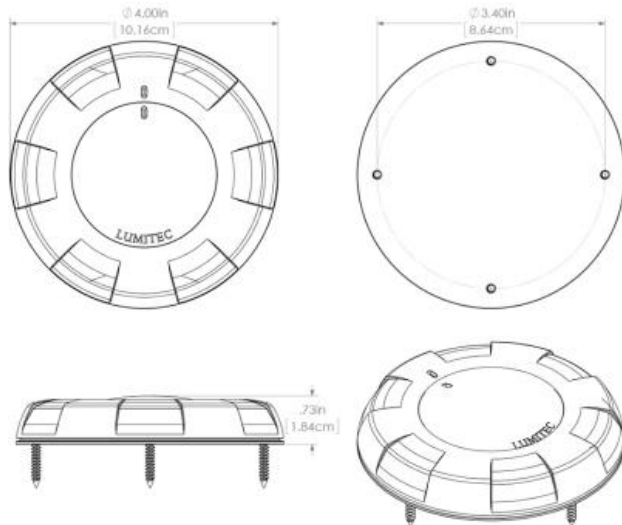

extreme environment lighting

Aurora

SKU: 101077

Color Output: White - Dimming*

Finish: White

Our customers told us they wanted a high quality LED replacement for the ubiquitous dome light. It had to be bright, with wide even light. They wanted a clean look, an intuitive and reliable switch, and a notable level of quality. We delivered, and then added IP67 immersion protection. We then raised the bar with multiple color output options and dimming. Lumitec's Aurora Dome Light stands apart.

Dimensions: 4.00in (10.16cm) (W) x 4.00in (10.16cm) (H) x 0.73in (1.84cm) (D)

www.lumiteclighting.com | Phone: (561) 272-9840 | info@lumiteclighting.com