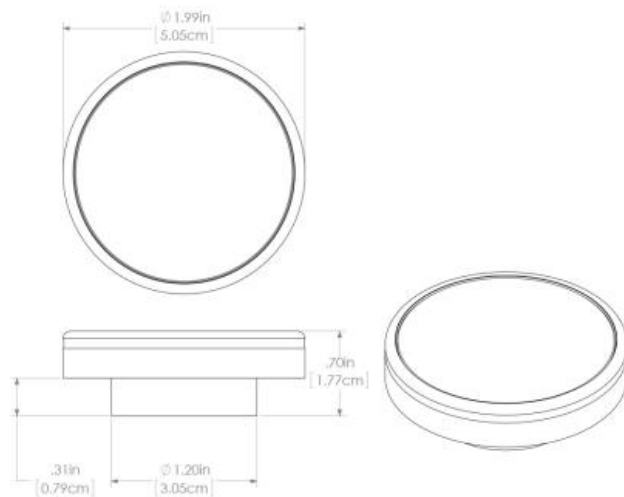

extreme environment lighting

Halo

SKU: 112821

Color Output: White Dimming, Blue Dimming

Finish: White

Class-leading output, weatherproof construction, and the simplest installation in the industry - Lumitec's Halo Flush Mount Down Lights stand apart from the crowd. With a shallow-depth profile (less than 1/2" mounting depth) and a secure composite mounting system the lights are ideal for salons and staterooms, as well as helm stations, flybridges and hard tops. Fully sealed and IP67 compliant. Intelligent circuitry enables advanced features like dimming and multi-color control without external control modules, specialized switches, or additional wire runs. Choose white or brushed.

Dimensions: 1.99in (5.05cm) (W) x 1.99in (5.05cm) (H) x 0.70in (1.77cm) (D)

**COMING
SOON**

LUMITEC

www.lumiteclighting.com | Phone: (561) 272-9840 | info@lumiteclighting.com