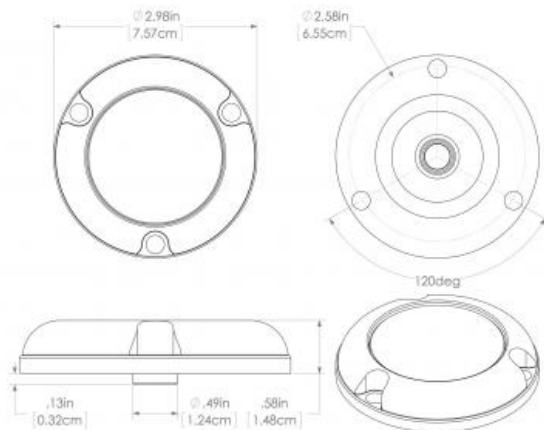

Operating Temp (°F): -31 to + 131 F

Dimensions: 3.90in (9.93cm) (W) x 3.90in (9.93cm) (H) x 1.50in (3.81cm) (D)

**COMING
SOON**

LUMITEC

www.lumiteclighting.com | Phone: (561) 272-9840 | info@lumiteclighting.com